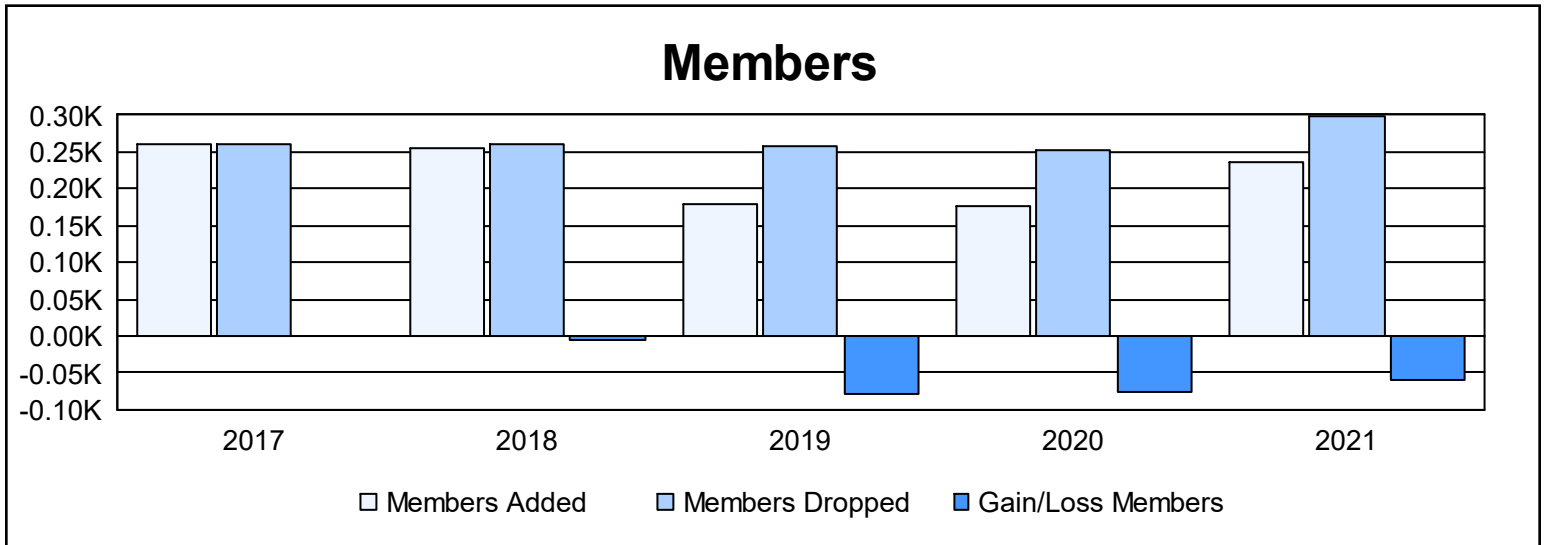

Year	New Clubs	Dropped Clubs	Gain/Loss Clubs	New Members	Charter Members	Reinstate Members	Transfer Members	Total Member Added	Total Members Dropped	Gain/Loss Members
2016-2017	0	0	0	187	3	33	37	260	260	0
2017-2018	0	0	0	191	3	18	43	255	260	-5
2018-2019	0	0	0	130	1	21	27	179	259	-80
2019-2020	0	1	-1	134	6	20	17	177	253	-76
2020-2021	1	0	1	143	52	32	10	237	298	-61
<b>Average</b>	<b>0</b>	<b>0</b>	<b>0</b>	<b>157</b>	<b>13</b>	<b>25</b>	<b>27</b>	<b>222</b>	<b>266</b>	<b>-44</b>

### Membership Composition June 2021 Cumulative